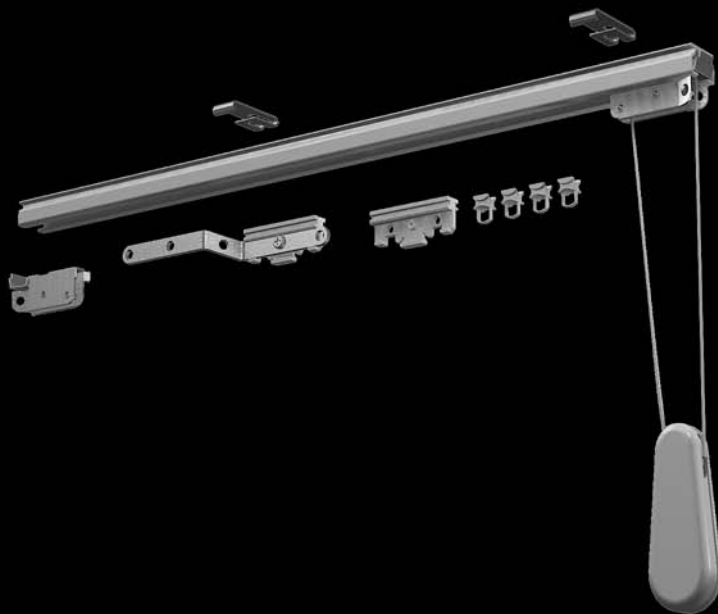

03

- +STANDARD
- +SQUARE
- +TECNO
- +AMERICAN TUBE
- +SLIM
- +HOTEL
- +MOTEL

SISTEMA PER TENDE A CORDA CORD OPERATED SYSTEMS

SCALA 1:1

+CODICE
CODE

+DESCRIZIONE
DESCRIPTION

+IMBALLO
PACKING

AB 007.005

Binario canale largo, bianco, m. 6

m/m 120

Rail large channel, white, m. 6

AB 007.003/A

Binario canale largo, argento, m. 6

m/m 120

Rail large channel, silver, m. 6

AB 007.005/F

Binario canale largo forato, bianco, m. 6

pz/pc 20

Rail large channel with holes, white, m. 6

AB 007.003/AF

Binario canale largo, forato, argento, m. 6

pz/pc 20

Rail large channel with holes, silver, m. 6

AM 700.005

Guida con rotelle in plastica, trasparente

pz/pc 100

Plastic cord pulley, transparent

	+CODICE CODE	+DESCRIZIONE DESCRIPTION	+IMBALLO PACKING
	AC 715.005	Carrello lama ferro Steel master carrier	pz/pc 100
	AC 715.006	Carrello lama ferro, trasparente Steel master carrier, transparent	pz/pc 100
	AC 720.005	Carrello in plastica per apertura centrale Plastic master carrier for central opening	pz/pc 100
	AC 720.006	Carrello in plastica per apertura centrale, trasparente Plastic master carrier for central opening, transparent	pz/pc 100
	AT 007.005	Tappo, bianco End cap, white	pz/pc 200
	AT 007.003/A	Tappo, argento End cap, silver	pz/pc 200
	AS 650.005	Scivolo canale largo Glider for large channel	pz/pc 1000
	AS 650.006	Scivolo canale largo, trasparente Glider for large channel, transparent	pz/pc 1000
	AS 655.005	Scivolo a clip canale largo Clip glider for large channel	pz/pc 1000
	AG 158.005	Gancio grande Big hook	pz/pc 1500