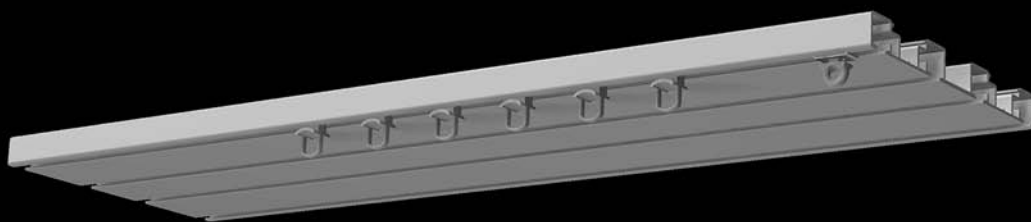

04

+RIVER

+STRAPPO

+MINI

+PROJECT

SISTEMA PER TENDE A STRAPPO
HAND-DRAWN SYSTEMS

+ P R O J E C T
 SISTEMA TENDE A STRAPPO MEDIO LEGGERE
 HAND-DRAWN SYSTEM MEDIUM-LIGHT CURTAINS

SCALA 1:2

	+CODICE CODE	+DESCRIZIONE DESCRIPTION	+IMBALLO PACKING
	HB 001.005	Binario 4 vie canale largo, bianco, m. 6 4 Ways rail large channel, white, m. 6	m/m 30
	HB 002.005	Binario 5 vie canale largo, bianco, m. 6 5 Ways rail large channel, white, m. 6	m/m 30
	HB 003.005	Binario 4 vie canale largo, bianco, m. 6 4 Ways rail large channel, white, m. 6	m/m 30
	AS 650.005	Scivolo canale largo Glider for large channel	pz/pc 1000
	AS 651.005	Scivolo rotante Revolving glider	pz/pc 1000
	AS 655.005	Scivolo a clip canale largo Clip glider for large channel	pz/pc 1000
	AS 657.005	Scivolo a rullo Runner	pz/pc 500

	+CODICE CODE	+DESCRIZIONE DESCRIPTION	+IMBALLO PACKING
	AS 656.005	Scivolo a rullo Runner	pz/pc 1000
	AT 007.005	Tappo, bianco End cap, white	pz/pc 200
	AF 640.005	Fermo con occhiolo per canale largo End stop with eyelet for large channel	pz/pc 100
	AF 641.005	Fermo in plastica con occhiolo Plastic end stop with eyelet	pz/pc 100
	PQ 400.000	Vite di arresto Stop-screw	pz/pc 100
	AC 620.005	Carrello nylon canale largo Nylon carrier for large channel	pz/pc 100

Portata tende
Con profilo a vista +30% binario diritto

Curtain weight
With profile at sight +30% straight track

Galtex Lines srl

via Liguria 20 - 60030 Monsano An Italy - tel +39 0731 60151 - fax +39 0731 619811 - info@carmeli.it - www.carmeli.it