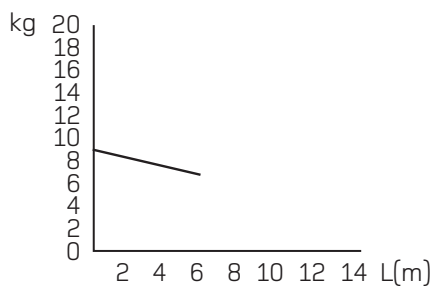

+CODICE CODE	+DESCRIZIONE DESCRIPTION	+IMBALLO PACKING
	AS 656.005	Scivolo a rullo Runner	pz/pc 1000
	AT 007.005	Tappo, bianco End cap, white	pz/pc 200
	AF 640.005	Fermo con occhiolo per canale largo End stop with eyelet for large channel	pz/pc 100
	AF 641.005	Fermo in plastica con occhiolo Plastic end stop with eyelet	pz/pc 100
	PQ 400.000	Vite di arresto Stop-screw	pz/pc 100
	AC 620.005	Carrello nylon canale largo Nylon carrier for large channel	pz/pc 100

Portata tende
Con profilo a vista +30% binario diritto

Curtain weight
With profile at sight +30% straight track