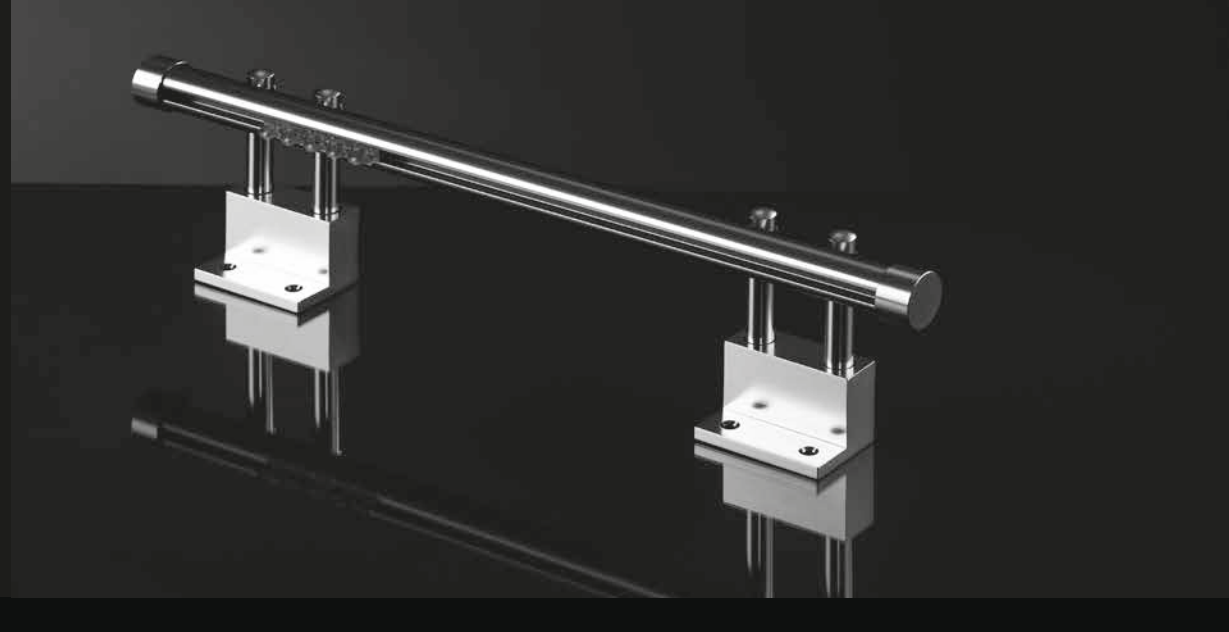

BOND

BOND

.2

AMERICAN RIVER INOX	40
AMERICAN TUBE INOX	44
SQUARE INOX	46
TECNO INOX	48
JOLLY INOX	50
BIG BOX INOX	52
PANEL RIVER INOX	54
PANEL TUBE INOX	58
ORIENTE INOX	62

BOND

AMERICAN TUBE INOX

SCALA 1:1

SISTEMA INOX
INOX SYSTEM

TB 001.00X

Binario tubo, m 6, inox
Tube rail, m 6, inox

m/m 60

TA 001.00X

Tappo esterno in alluminio, inox
External aluminium end cap, inox

pz/pc 50

ST 001.00X

Supporto singolo, inox
Single bracket, inox