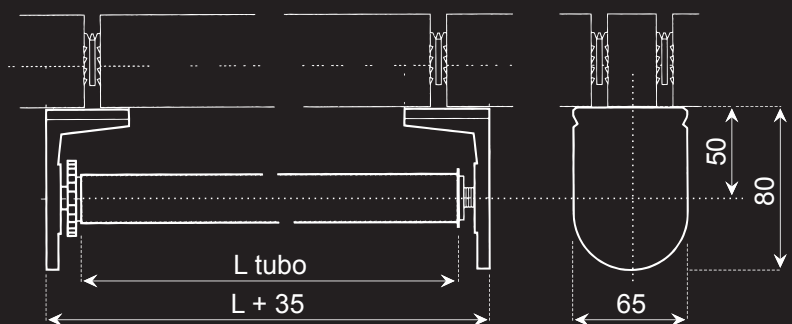

fondale . bottom weight

Colori bianco, silver, nero
Available colours: white, silver, black