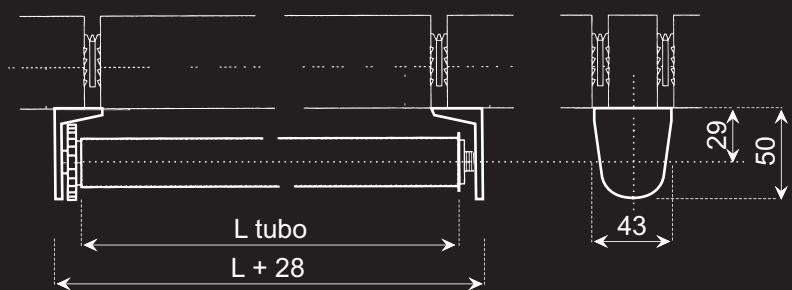

fondale . bottom weight

Colori bianco, silver, nero
Available colours: white, silver, black