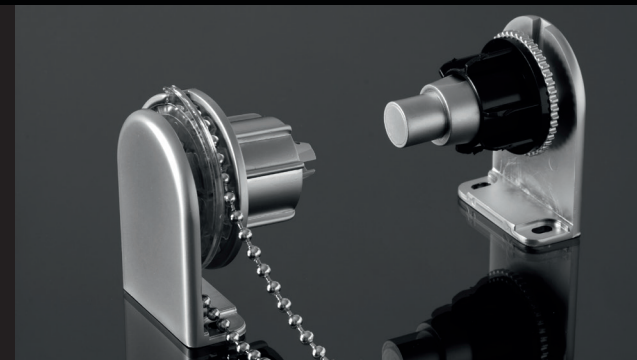

RULLO 38 mm IN METALLO . ROLLER 38 mm (METAL)

L. cm	80	90	100	110	120	130	140	150	160	170	180	190	200	210	220
€	150,00	155,00	158,00	160,00	163,00	165,00	169,00	173,00	175,00	178,00	181,00	183,00	187,00	190,00	192,00
L. cm	230	240	250												
€	196,00	198,00	201,00												

> max 6,00 mq . sqm