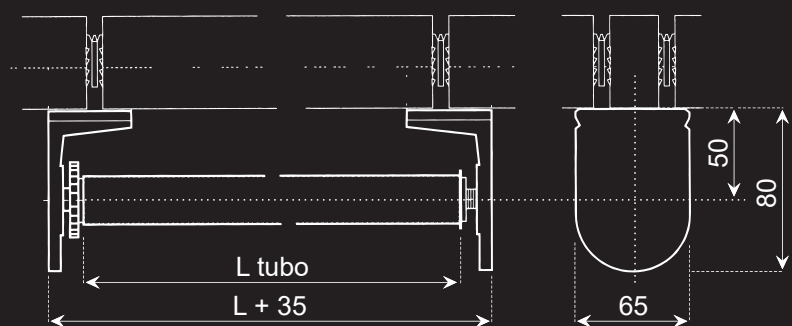

fondale . bottom weight

Colori bianco, silver, nero
Available colours: white, silver, black